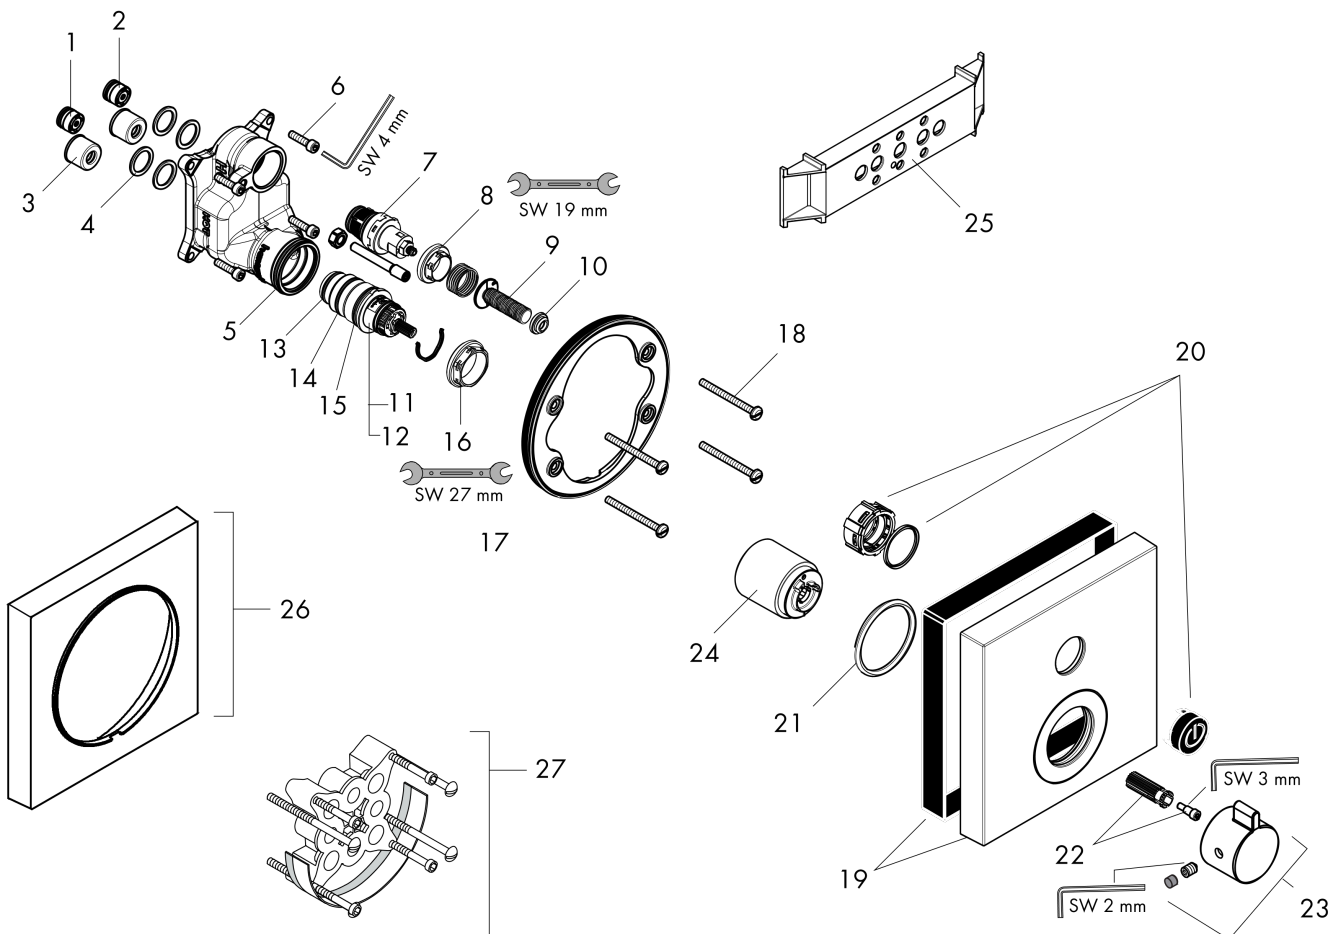

AXOR ShowerSelect
Thermostatic Trim Square for 1 Function
 Finishes : Part no. : **36714001**

Features

- Thermostatic cartridge, Start/stop cartridge
- Select push-button on/off control for 1 outlet
- Flow: 7.0 GPM (26.5 L/Min)
- Optimized for water-efficient shower products
- Anti-scald 100° safety stop
- Thermostat is delivered with On/Off button

Item details

List Price \$ 1,471.00

Technology

Compliance

Product image

Scale drawing

AXOR ShowerSelect
Thermostatic Trim Square for 1 Function
 Finishes : Part no. : **36714001**

Exploded drawing

Year of production: >07/21

AXOR ShowerSelect
Thermostatic Trim Square for 1 Function
 Finishes : Part no. : **36714001**

Spare parts list

Year of production: >07/21

Pos.		Part no.	Price	PU
1	non return valve (pressure-resistant up to 2 MPa)	92594000	-	1
2	non return valve	97980000	-	1
3	noise reduction	94073000	-	1
4	O-ring 16x2	98133000	-	1
5	O-ring 36x2	98156000	-	1
6	set of screws	96525000	-	1
7	shut off unit	95758000	-	1
8	nut	98368000	-	1
9	Select-adapter	92219000	-	1
10	nut and flange	92696000	-	1
11	thermostat cartridge	98282000	-	1
13	O-ring 20x1,5	98197000	-	1
14	O-ring 25x1,5	98146000	-	1
15	O-ring 25x2,5	92146000	-	1
16	nut	98913000	-	1
17	holder for escutcheon	98793000	-	1
18	set of fixing screws	96454000	-	1
19	escutcheon 170 / 170 mm	92637001	-	1
20	set of symbols	92544610	-	1
21	O-ring 48x4	98414000	-	1
23	handle for thermostat	92215001	-	1
24	sleeve	92216000	-	1
25	fit-up aid	92540000	-	1
26	extension 22 mm	97407000	-	1
27	extension 25 mm	13595000	-	1
a	set of fixing screws	97747000	-	1
b	set of screws	93244000	-	1
c	symbol head shower Rain large	93571610	-	1
d	symbol head shower Rain small	93572610	-	1
e	symbol handshower	93573610	-	1
f	symbol Flood jet	93574610	-	1
g	symbol Whirl	93575610	-	1
h	symbol Mono	93576610	-	1
i	symbol tub	93577610	-	1