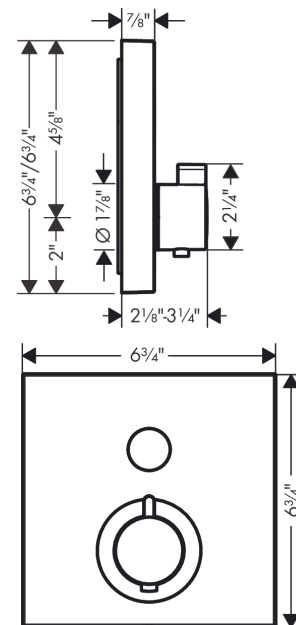

AXOR ShowerSelect
Thermostatic Trim Square for 1 Function
 Finishes : Part no. : **36714001**

Features

- Thermostatic cartridge, Start/stop cartridge
- Select push-button on/off control for 1 outlet
- Flow: 7.0 GPM (26.5 L/Min)
- Optimized for water-efficient shower products
- Anti-scald 100° safety stop
- Thermostat is delivered with On/Off button

Item details

List Price \$ 1,471.00

Technology

Compliance

Product image

Scale drawing

AXOR ShowerSelect
Thermostatic Trim Square for 1 Function
 Finishes : Part no. : **36714001**

Exploded drawing

Year of production: >07/21

AXOR ShowerSelect
Thermostatic Trim Square for 1 Function
 Finishes : Part no. : **36714001**

Spare parts list

Year of production: >07/21

Pos.		Part no.	Price	PU
1	non return valve (pressure-resistant up to 2 MPa)	92594000	-	1
2	non return valve	97980000	-	1
3	noise reduction	94073000	-	1
4	O-ring 16x2	98133000	-	1
5	O-ring 36x2	98156000	-	1
6	set of screws	96525000	-	1
7	shut off unit	95758000	-	1
8	nut	98368000	-	1
9	Select-adapter	92219000	-	1
10	nut and flange	92696000	-	1
11	thermostat cartridge	98282000	-	1
13	O-ring 20x1,5	98197000	-	1
14	O-ring 25x1,5	98146000	-	1
15	O-ring 25x2,5	92146000	-	1
16	nut	98913000	-	1
17	holder for escutcheon	98793000	-	1
18	set of fixing screws	96454000	-	1
19	escutcheon 170 / 170 mm	92637001	-	1
20	set of symbols	92544610	-	1
21	O-ring 48x4	98414000	-	1
23	handle for thermostat	92215001	-	1
24	sleeve	92216000	-	1
25	fit-up aid	92540000	-	1
26	extension 22 mm	97407000	-	1
27	extension 25 mm	13595000	-	1
a	set of fixing screws	97747000	-	1
b	set of screws	93244000	-	1
c	symbol head shower Rain large	93571610	-	1
d	symbol head shower Rain small	93572610	-	1
e	symbol handshower	93573610	-	1
f	symbol Flood jet	93574610	-	1
g	symbol Whirl	93575610	-	1
h	symbol Mono	93576610	-	1
i	symbol tub	93577610	-	1